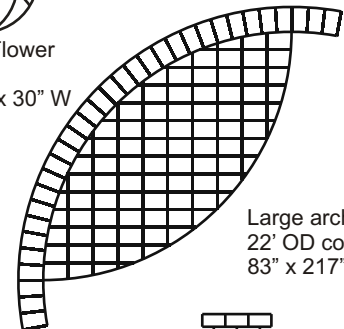

# Welded Wire Rope

Arch Fan 54" x 108"

Arch Circle 9'

Herringbone

Herringbone 58.5" x 117"

Diagonal Brick 62" x 110"

Diagonal Brick

Basket Weave 54" x 108"

Square Tile 60" x 110"

Belgium Block 60" x 110"  
6" x 10" Brick size

Slate 58" x 108"

Arch Extension 18.75' OD  
80" x 58.5"

F-Cobble 57.5" x 105"

B-Cobble 63" x 108"

Stone 66" x 108"

Offset Brick 63" x 108"

Compass rose

Number arch

Number Border  
63" x 27"

Number Kit

11.5" height

Borders  
Flex  
Stack Brick

Borders  
Flex  
Tex Cobble

18.5 width  
Soldier Course

Custom

Borders come in multiple brick sizes

Daisy Flower  
18" H x 36" W

Sun Flower  
36" H x 72" W

Tulip Flower  
30" H x 30" W

Large arch with star  
22' OD complete  
83" x 217"