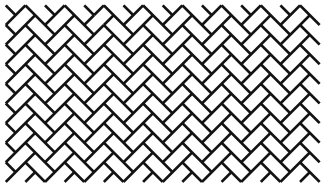

# Welded Wire Rope

Arch Fan 54" x 108"

Arch Circle 9'

Herringbone

Herringbone 58.5" x 117"

Diagonal Brick 62" x 110"

Diagonal Brick

Basket Weave 54" x 108"

Square Tile 60" x 110"

Belgium Block 60" x 110"  
6" x 10" Brick size

Slate 58" x 108"

Arch Extension 18.75' OD  
80" x 58.5"

F-Cobble 57.5" x 105"

B-Cobble 63" x 108"

Stone 66" x 108"

Offset Brick 63" x 108"

Scallop 58.5" x 108"

Boston Weave 52.5" x 112.5"

6" x 12" Brick size  
Diagonal Brick crosswalk  
76" x 72"W  
Other widths available

Offset Brick crosswalk  
58.5" x 72"W \$ 608.00  
Adjustable width design